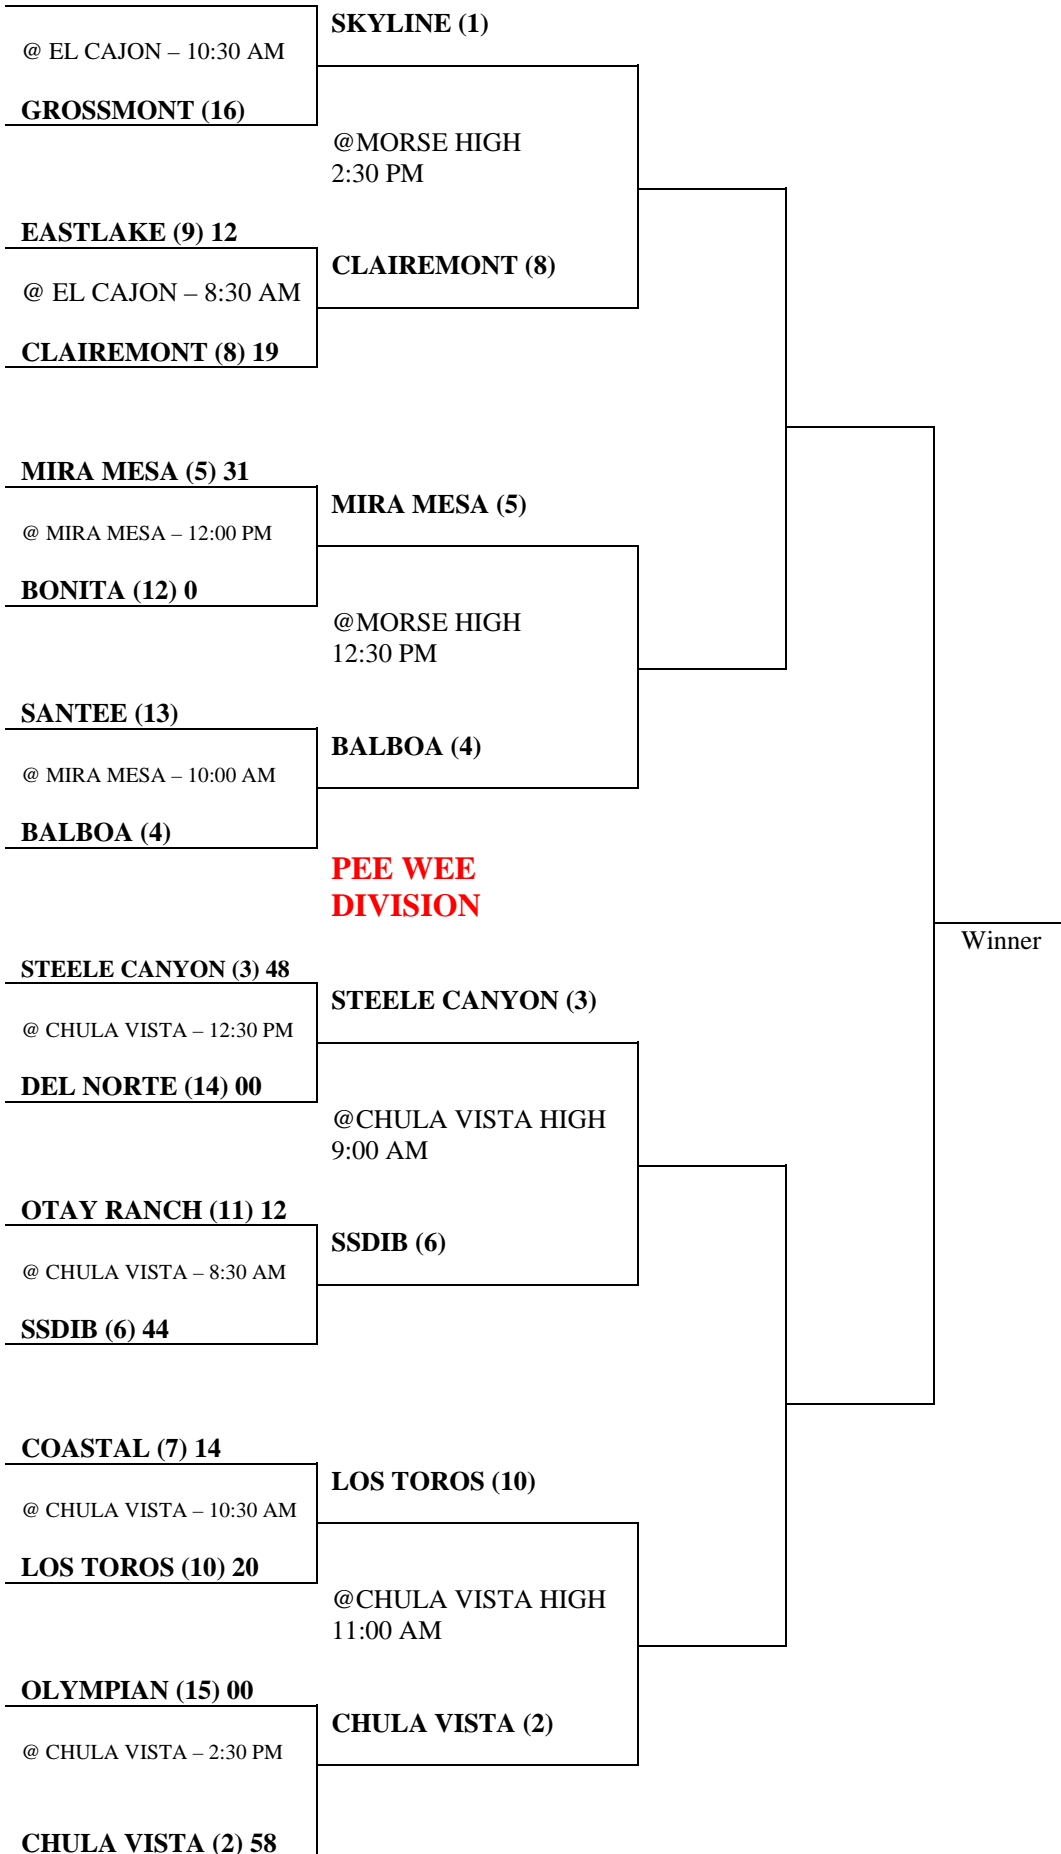

SKYLINE (1)